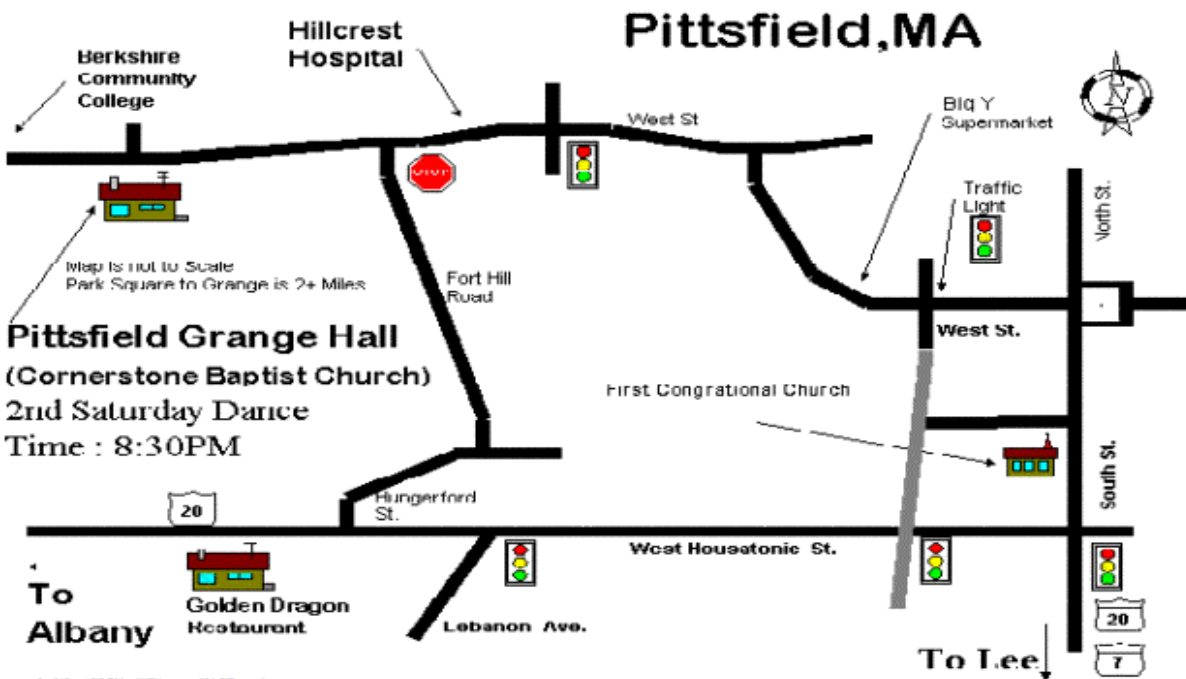

Pittsfield Grange Hall
(Cornerstone Baptist Church)
2nd Saturday Dance
Time : 8:30PM

**Dances are held the second Saturday of every month
at the Pittsfield Grange on 1123 West St. in Pittsfield.**

.This dance is one in the regular series sponsored by the Non-Profit Country Life, Dance & Music Society